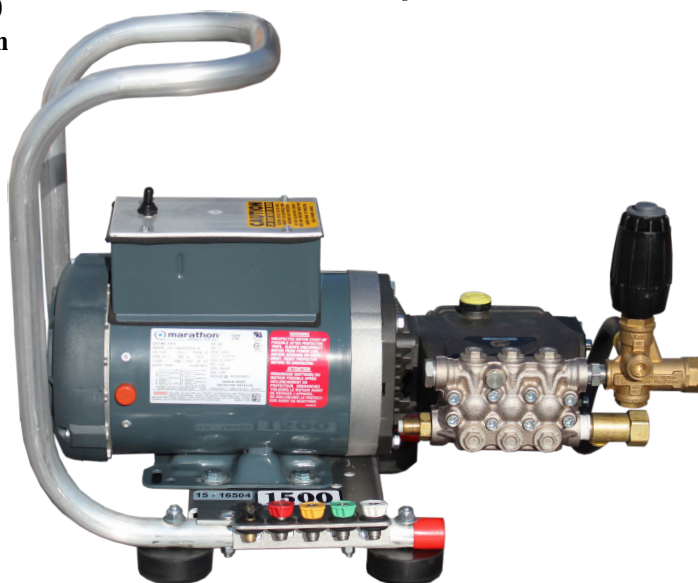

Distributed By:
R.J. Sayers Distributing, LLC
21020 Cambodia Ave
Farmington, MN 55024
651-460-6101 / 800-456-9840
info@sayerswashsystems.com

EAGLE SERIES

ELECTRIC HAND CARRY/DIRECT DRIVE

HC/EE3015G

3GPM@1500PSI

230V/1PH/12A
3.0 HP

TT9071EBFL Pump

MARATHON
ELECTRIC K618 Motor

Standard Accessories

- ◆ Gun/wand assembly w/quick connects
- ◆ 50' high pressure hose w/quick connects
- ◆ Chemical injector assembly w/quick connects
- ◆ 4 color-coded QC spray nozzles
- ◆ 1 color-coded QC chemical nozzle

Standard Features

- ◆ Revolutionary aircraft grade aluminum frame with lifetime warranty
- ◆ 50 mesh inlet filter
- ◆ Adjustable pressure unloader
- ◆ Thermo-sensor (prevents overheating in bypass mode)
- ◆ Commercial/Industrial grade motors
- ◆ 115 volt units include GFCI w/36' cord w/plug
- ◆ 230 volt units include 12' cord (no GFCI or plug)